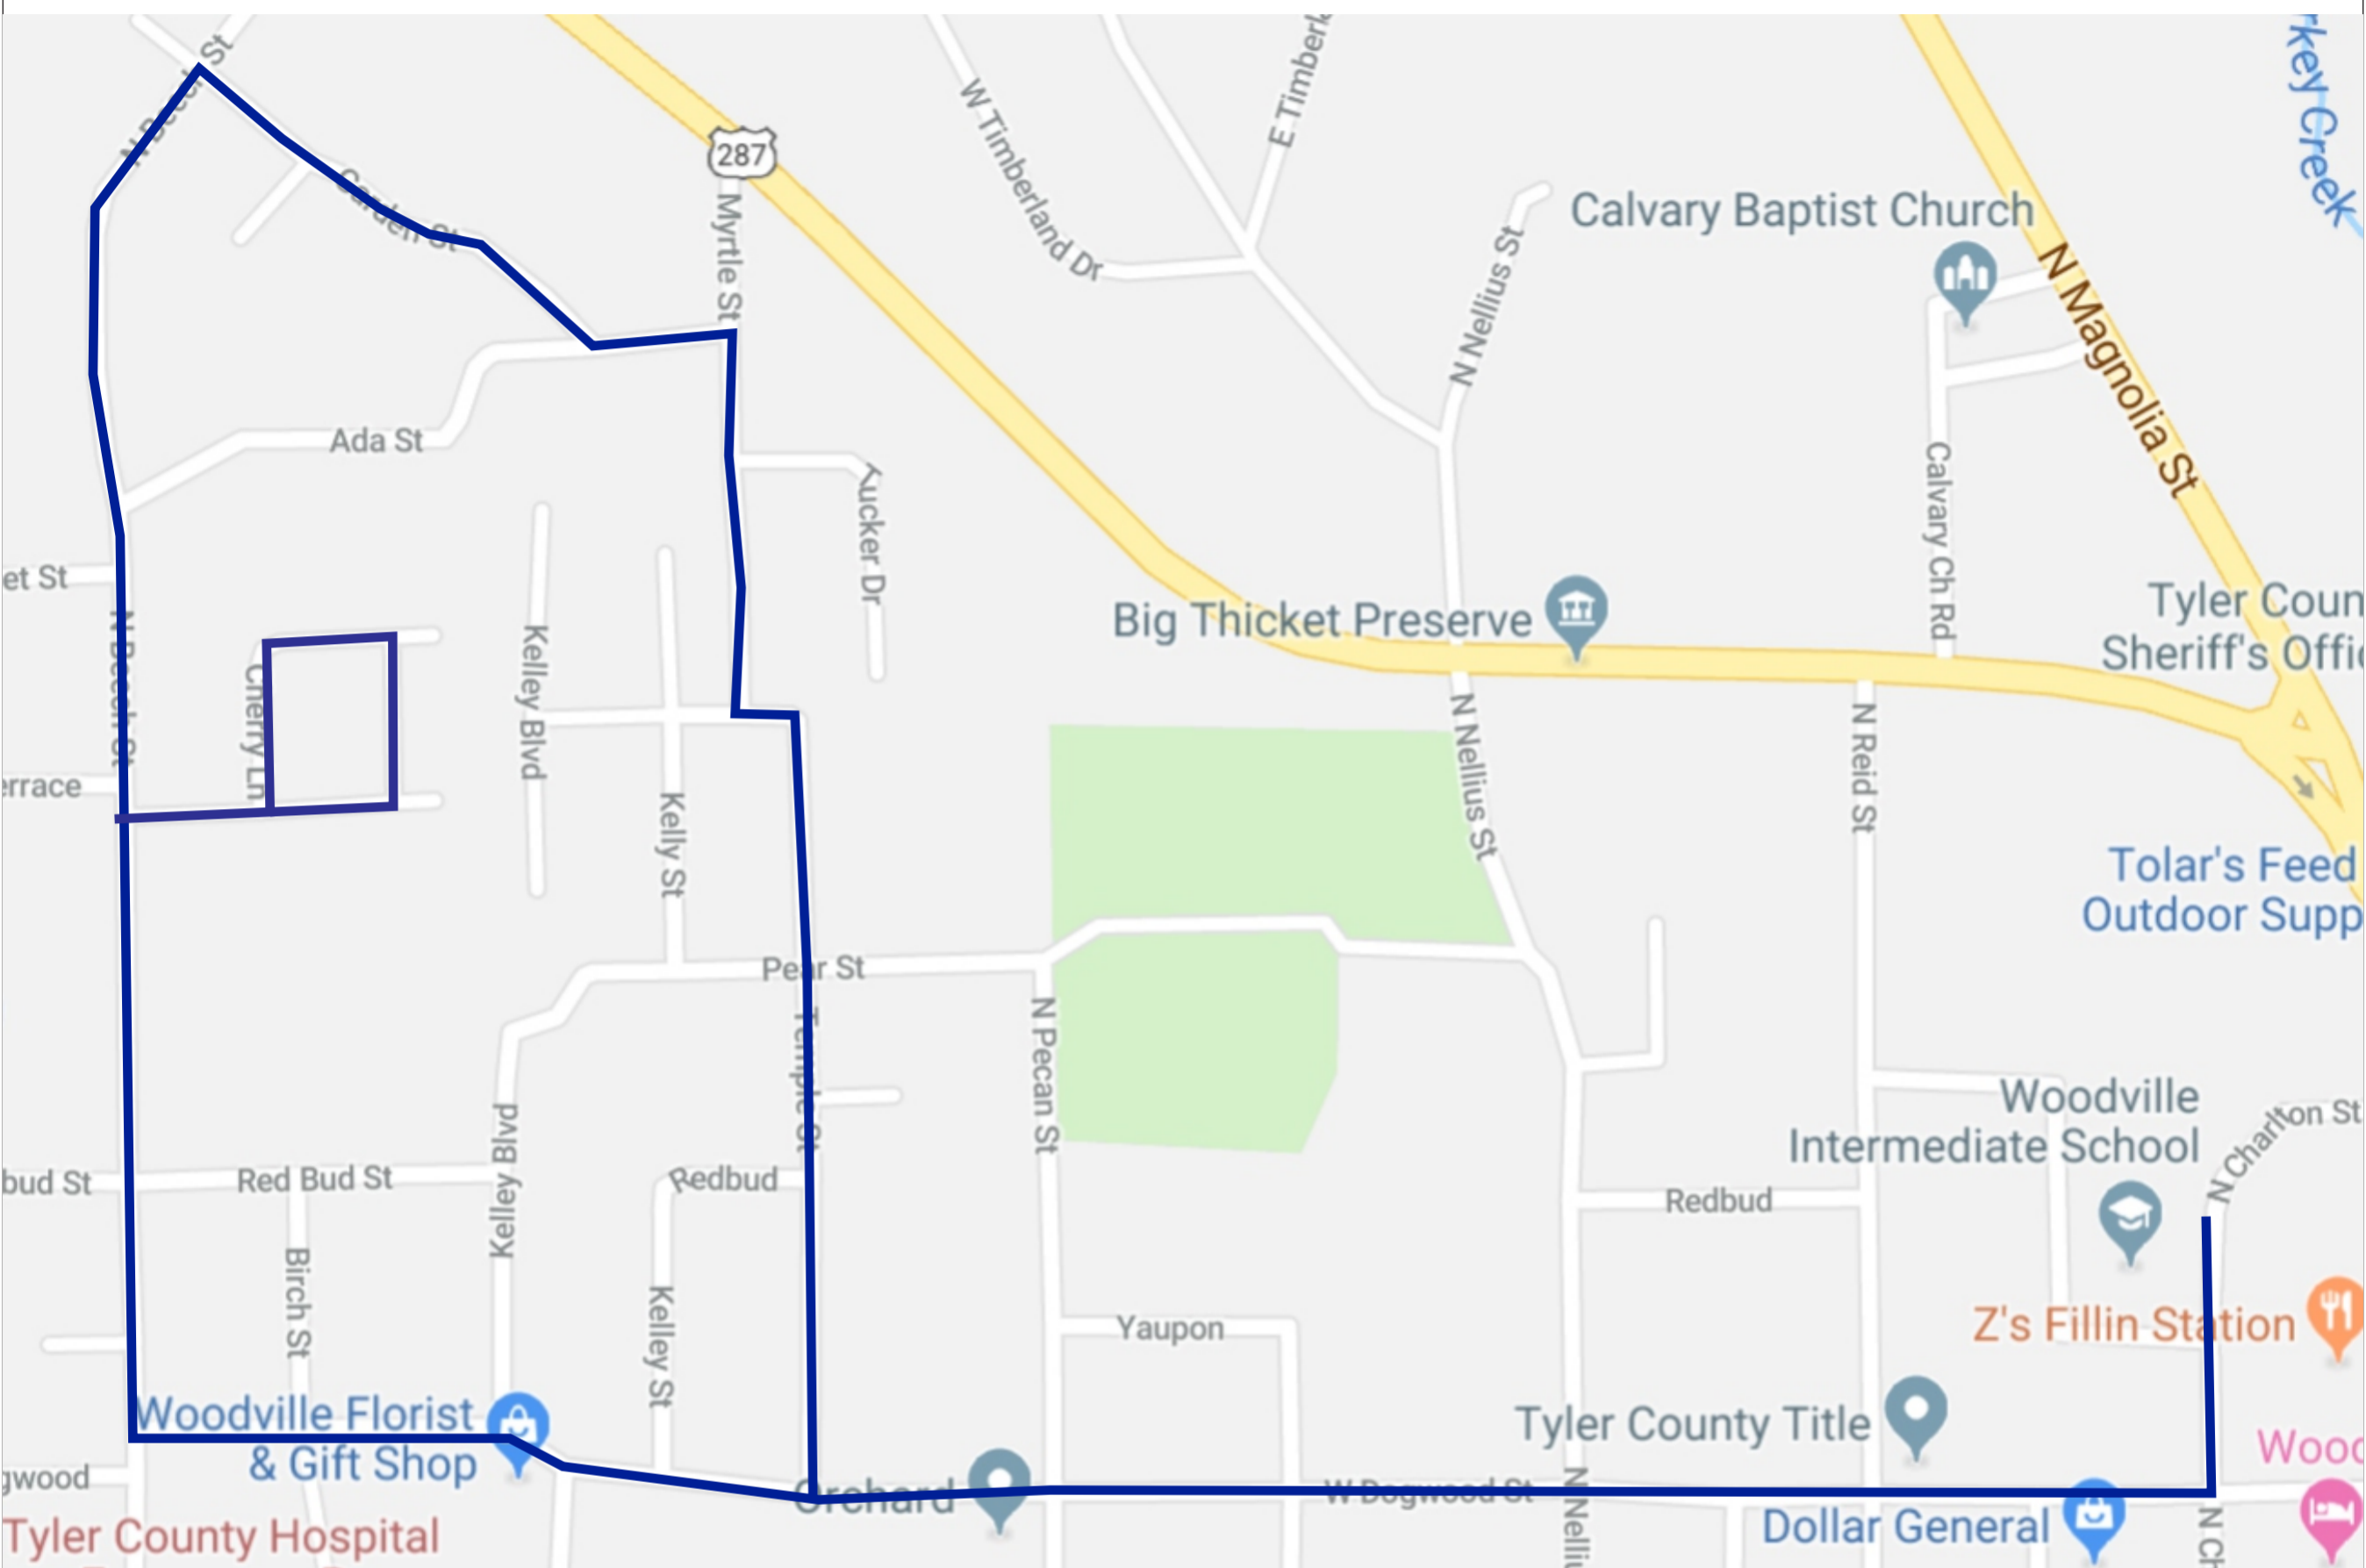

### Dogwood Dash 5K Fun Run Information

The Tyler County Dogwood Dash will be held Saturday, April 5, 2025 at 8:30 a.m. at the Woodville Elementary School parking lot, 505 North Carlton Street, in Woodville, TX.

# DOGWOOD DASH

## ROUTE

1. Starting line at Kirby Gym Parking Lot
2. Head south on N. Charlton St.
3. Turn right on W. Dogwood St.
4. Turn right on N. Beech St.
5. Turn right on Barclay Terrace
6. Turn left on Apple Blossom
7. Turn left on Bluebonnet St.
8. Turn left on Cherry Lane
9. Turn right on Barclay Terrace
10. Turn right on N. Beech St.
11. Turn right on Garden St.
12. Turn left on Ada St.
13. Turn right on Myrtle St.
14. Turn left on Peach St.(turns into Temple St.)
15. Turn left on W. Dogwood St.
16. Turn left on N. Charlton St
17. Finish at Kirby Gym Parking Lot.